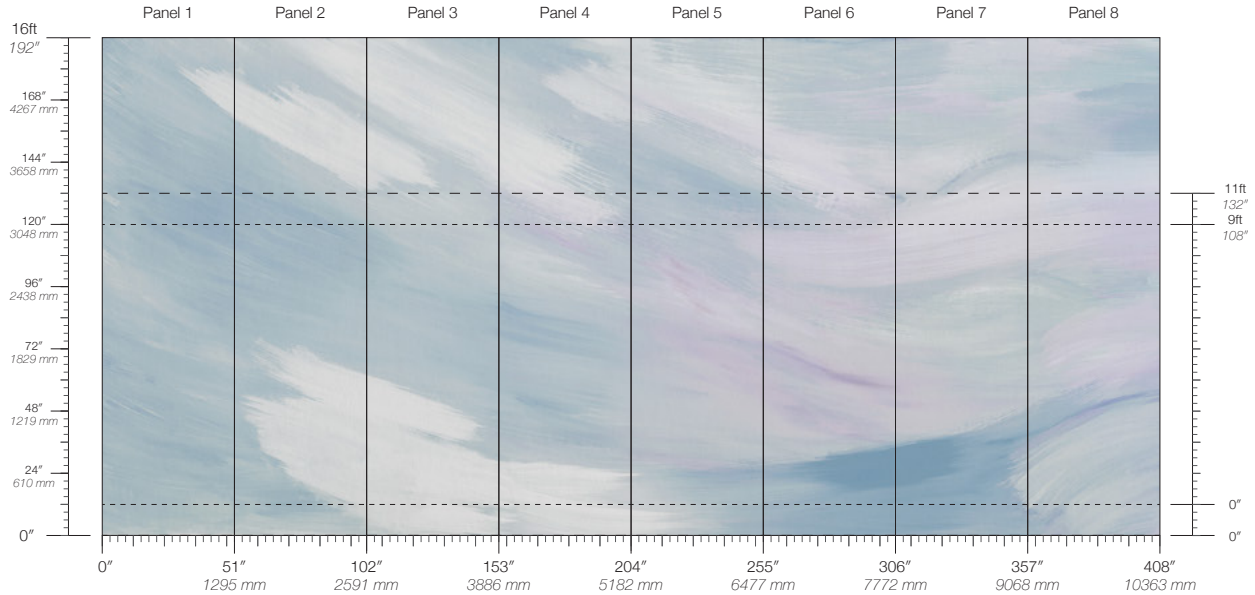

Calico

LUMINOUS

Tear Sheet

Luminous celebrates the profound beauty of individuality — the singular glow that each person carries.

AWAKEN

BEAM

BRILLIANT

EMANATE

FLASH

LUCENT

Luminous Awaken

Suitable for residential and commercial projects

COLOR
Awaken

ITEM
8641

CONTENT
Type II PVC-Free

PANEL WIDTH
51" / 1295 mm trimmed

PANEL HEIGHT
108" / 2743 mm base
132" / 3353 mm standard
192" / 4877 mm extended

REPEAT
Non-repeating

STOCK
Made to order

LEAD TIME
4 weeks to print

MINIMUM
1 panel

PRICE
Available upon request

ORIGIN
USA

DETAILS
Custom options available